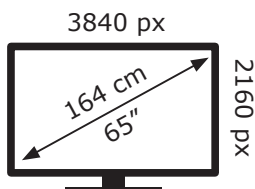

ENERGY

GRUNDIG

65 GOB 9290 DDJ000

140 kWh/1000h

ABCDEF**G**

150 kWh/1000h

2019/2013