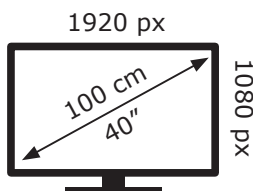

# ENERGY

40 GFB 6070 - Fire TV  
Edition TSW000

**GRUNDIG**

**46** kWh/1000h

ABCDEF G

**0** kWh/1000h

2019/2013