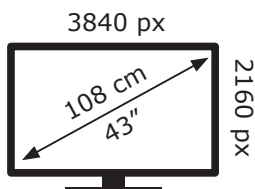

ENERGY

43 GUB 7040 - Fire TV
Edition TQM000

GRUNDIG

56 kWh/1000h

ABCDEF**G**

81 kWh/1000h

2019/2013