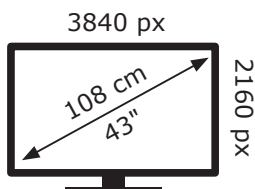

ENERGY

GRUNDIG

43 GFU 7960B USH000

59 kWh/1000h

ABCDEF**G**

79 kWh/1000h

2019/2013