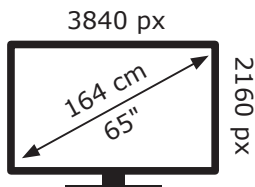

ENERGY

GRUNDIG

65 GFU 7990B USP000

100 kWh/1000h

ABCDEF**G**

130 kWh/1000h

2019/2013