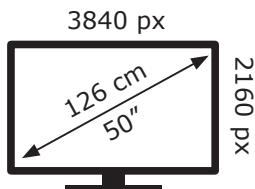

# ENERGY

**GRUNDIG**

50 GGU 7960B DHN000

**54** kWh/1000h

ABCDEF**G**

**74** kWh/1000h

2019/2013