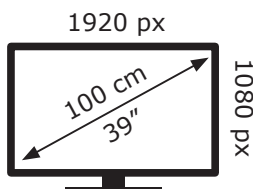

ENERGY

GRUNDIG

39 GEF 5600B UKP000

46 kWh/1000h

ABCDEF**G**

0 kWh/1000h

2019/2013