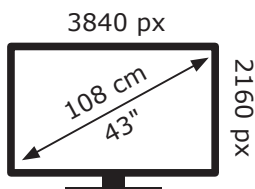

ENERGY

GRUNDIG

43 GFU 7900B UPR000

59 kWh/1000h

ABCDEF**G**

79 kWh/1000h

2019/2013