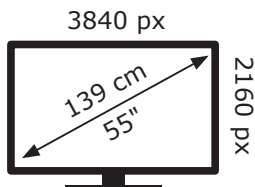

ENERGY

GRUNDIG

55 GFU 7990B USN000

77 kWh/1000h

ABCDEF**G**

107 kWh/1000h

2019/2013