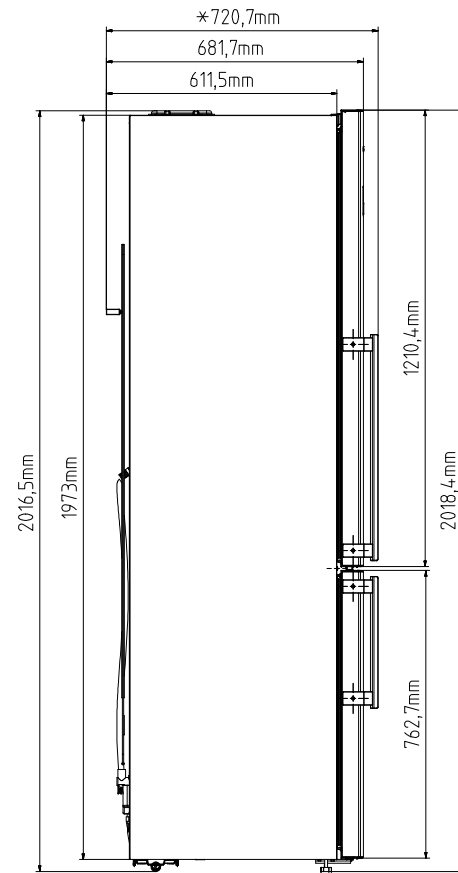

L60400NE

*The dimension vary in a range of specified value -40 to +0 depending on the handle type of the appliance