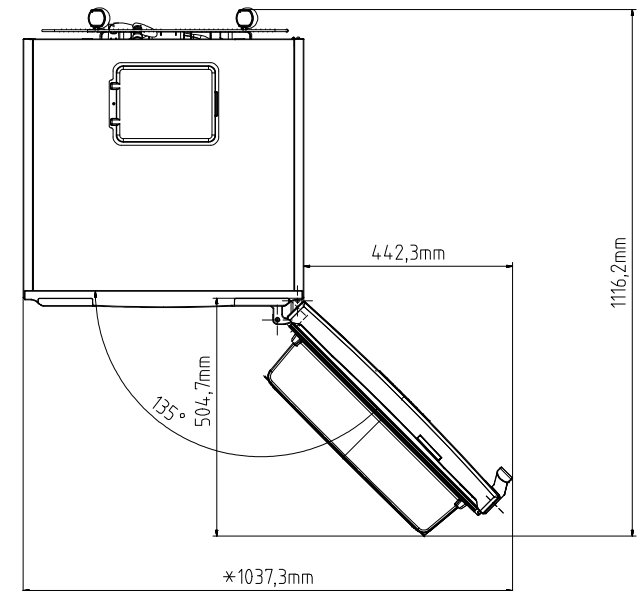

L60400NE

*The dimension vary in a range of specified value -40 to +0 depending on the handle type of the appliance