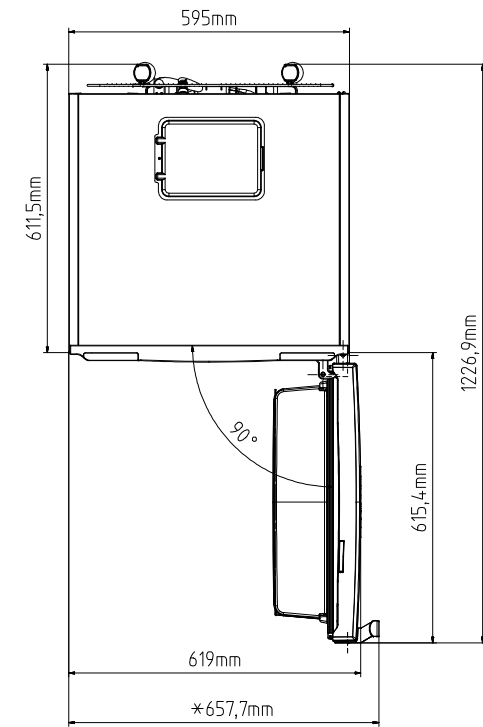

L60400NE

*The dimension vary in a range of specified value -40 to +0 depending on the handle type of the appliance