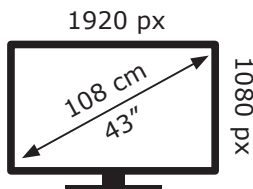

ENERGY

GRUNDIG

43 GEF 6610A TPJ000

51 kWh/1000h

ABCDEF**G**

81 kWh/1000h

2019/2013