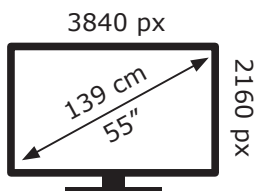

ENERGY

GRUNDIG

55 GEU 7990B UBG000

75 kWh/1000h

ABCDEF**G**

105 kWh/1000h

2019/2013